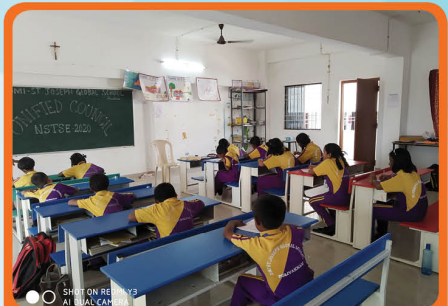

TALENT EXAM